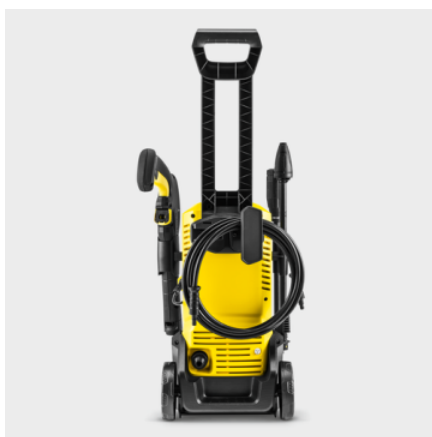

Tidy storage

- Store hose, spray lances, trigger gun and cable in a space-saving and neat manner.