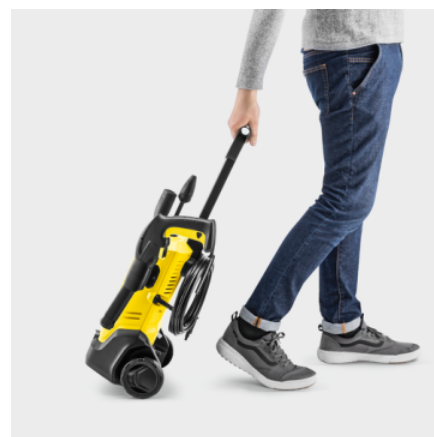

Large wheels

- For safe and convenient transport, even on rough terrain, such as garden paths.
- Easy to manoeuvre.