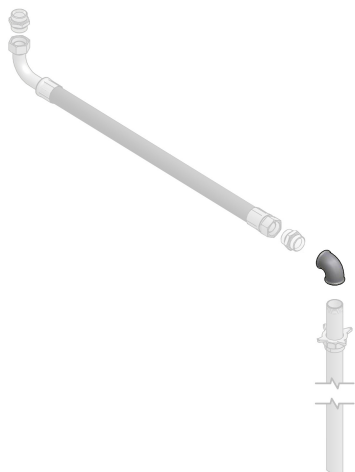

Ref.: 945737

HYDRAULIC ADAPTOR, 1 1/2" BSP (FF), 90° ELBOW

1 1/2" BSP (FF) 90° elbow connection adaptor.

Technical data

Documentation

More information

Compatible fluids

Oil, Transmission fluid, Waste oil, Petroleum