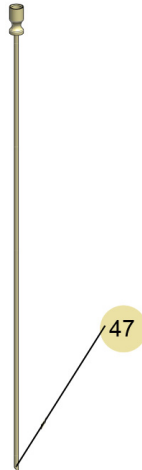

## METALLIC PROBE 5X4X700

Spare part: METALLIC PROBE 5X4X700