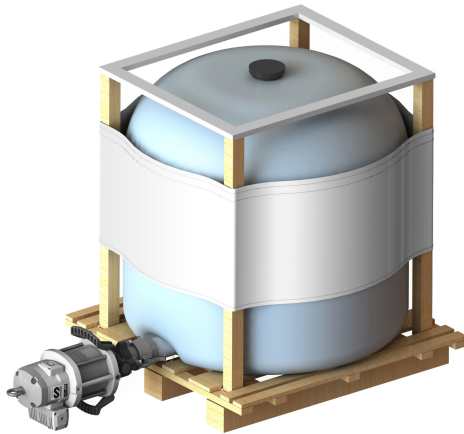

Ref.: 534141

PUMPMaster 60 - 12:1 Ratio Grease Pneumatic Pump, Tank Horizontal Mounted Kit

Includes PM60 - 12:1 ratio pump for tank horizontal mounted 532 130 with connection kit 539 009, camlock female 950 358 and camlock male included with pump

Technical data

Documentation

More information

Compatible fluids	Grease
Type	Pump Kits
Pump type	Pneumatic Piston Pumps
Components	532130, 539009, 950358

Kit components

Code	Product
532130	PNEUMATIC PISTON GREASE PUMP, PUMPMaster 60, PM60 - 12:1, BULK TOTE
539009	CONNECTION KIT FOR OIL PISTON PUMPS, PM45 AND PM60
950358	CAM-LOCK CONNECTOR, FEMALE

Models

Code	Description	Components
534141	Pump on tank horizontal mounted kit	532130, 539009, 950358
534121	Pump on 185 kg drum pneumatic automatic power ram inductor package	532130, 391003, 534142
534121.001	Pump on 185 kg drum pneumatic basic power ram inductor package	532130, 391004, 534142