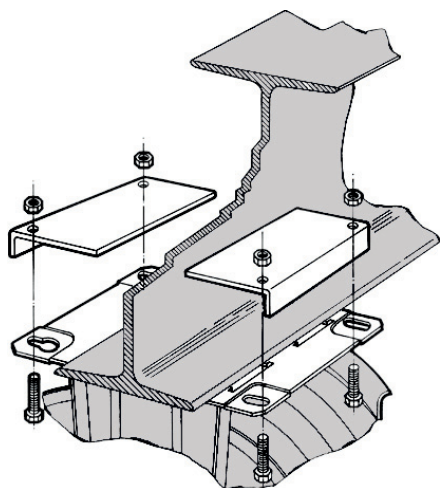

## I-BEAM MOUNTING BRACKET

Includes a pair of brackets. Eliminates the need to drill column or beam when mounting an individual reel to beam flange. Use with RM12S, RM12CL, RM12 and RM12L Series reels. Instruction book: 836899.