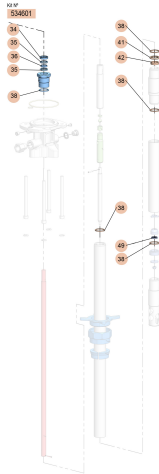

Ref.: 534601

## PM35-60:1 LOWER SEAL KIT

Spare part: PM35-60:1 LOWER SEAL KIT

### Technical data

### More information

<b>Target product</b>	530611: PNEUMATIC PISTON GREASE PUMP, PUMPMaster 35, PM35 - 60:1, 185 KG (400 LB) DRUMS, NPT
<b>Target product</b>	530620: PNEUMATIC PISTON GREASE PUMP, PUMPMaster 35, PM35 - 60:1, 50 KG (120 LB) DRUMS
<b>Target product</b>	530621: PNEUMATIC PISTON GREASE PUMP, PUMPMaster 35, PM35 - 60:1, 50 KG (120 LB) DRUMS, NPT
<b>Target product</b>	530630: PNEUMATIC PISTON GREASE PUMP, PUMPMaster 35, PM35 - 60:1, 12,5 - 20 KG (40 LB) PAILS
<b>Target product</b>	530631: PNEUMATIC PISTON GREASE PUMP, PUMPMaster 35, PM35 - 60:1, 12,5 - 20 KG (40 LB) PAILS, NPT
<b>Target product</b>	530610: PNEUMATIC PISTON GREASE PUMP, PUMPMaster 35, PM35 - 60:1, 185 KG (400 LB) DRUMS